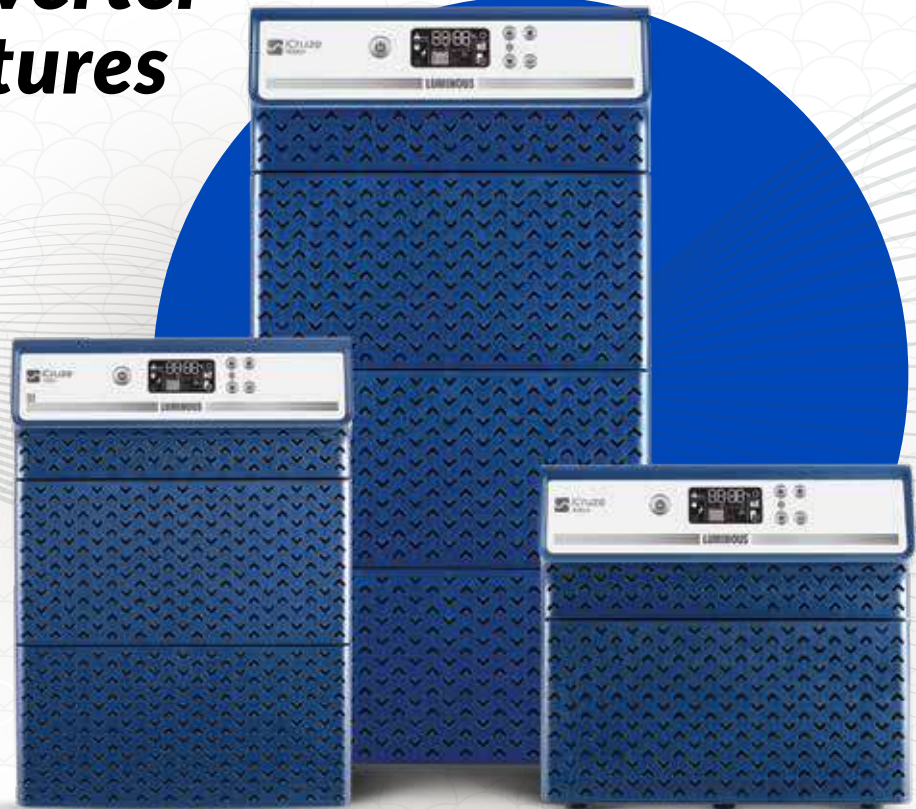

LUMINOUS

► **PREMIUM
HKVA INVERTER SERIES**

India's Super Inverter with Smart Features

iCruze+

Pure Sine Wave

iCruze 3000+

2800VA/24V

MRP: ₹ 26,990.00

iCruze 4000+

3500VA/36V

MRP: ₹ 35,990.00

iCruze 5000+

4000VA/48V

MRP: ₹ 40,990.00

iCruze 6000+

5500VA/72V

MRP: ₹ 57,990.00

iCruze 7000+

6000VA/96V

MRP: ₹ 71,990.00

iCruze 9000+

7500VA/120V

MRP: ₹ 85,990.00

iCruze 11000+

10000VA/180V

MRP: ₹ 1,05,990.00

All MRPs are inclusive of all taxes.