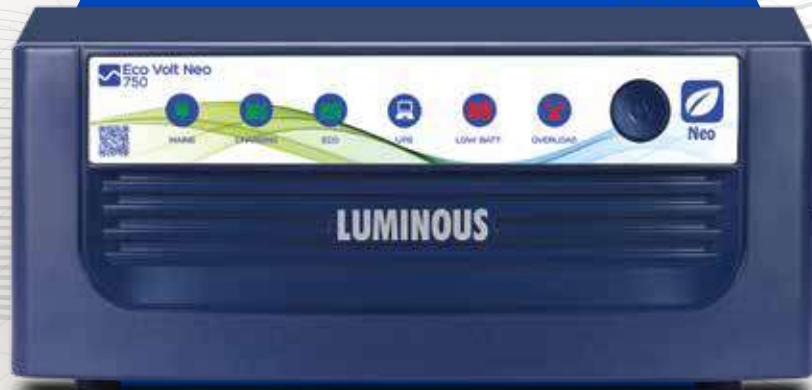

LUMINOUS

▶ **STANDARD
INVERTER SERIES**

Toughest Sine wave Inverters

Eco Volt Neo

Pure Sine Wave

Eco Volt Neo 750

650VA/12V
MRP: ₹ 7,190.00

Eco Volt Neo 850

700VA/12V
MRP: ₹ 7,540.00

Eco Volt Neo 1050

900VA/12V
MRP: ₹ 9,690.00

Eco Volt Neo 1250

1100VA/12V
MRP: ₹ 9,750.00

Eco Volt Neo 1550

1400VA/12V
MRP: ₹ 11,490.00

Eco Volt Neo 1650

1500VA/24V
MRP: ₹ 11,320.00

All MRPs are inclusive of all taxes.